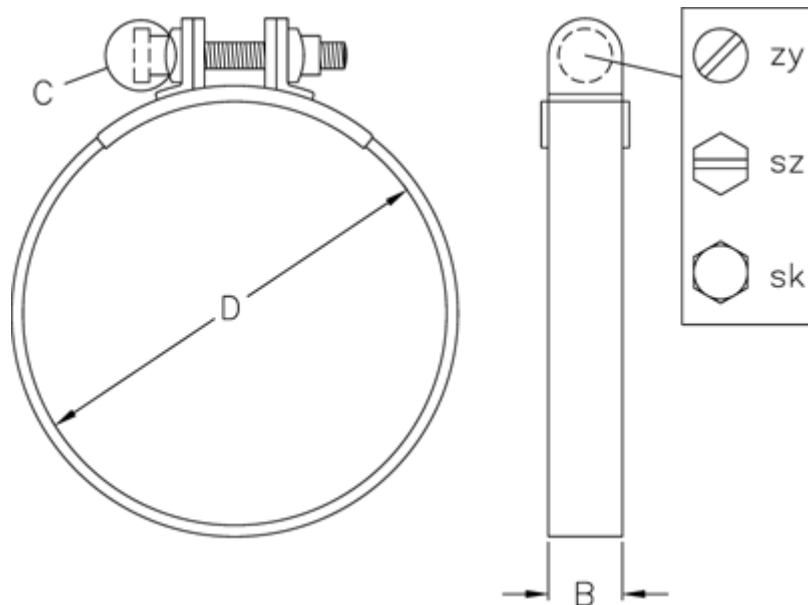

Data Sheet

Article number: 02150000063

Description: Sealing Clamp S 63 W1

Measures

C (screw type) = SZ

Diameter D = 63

Width B = 20